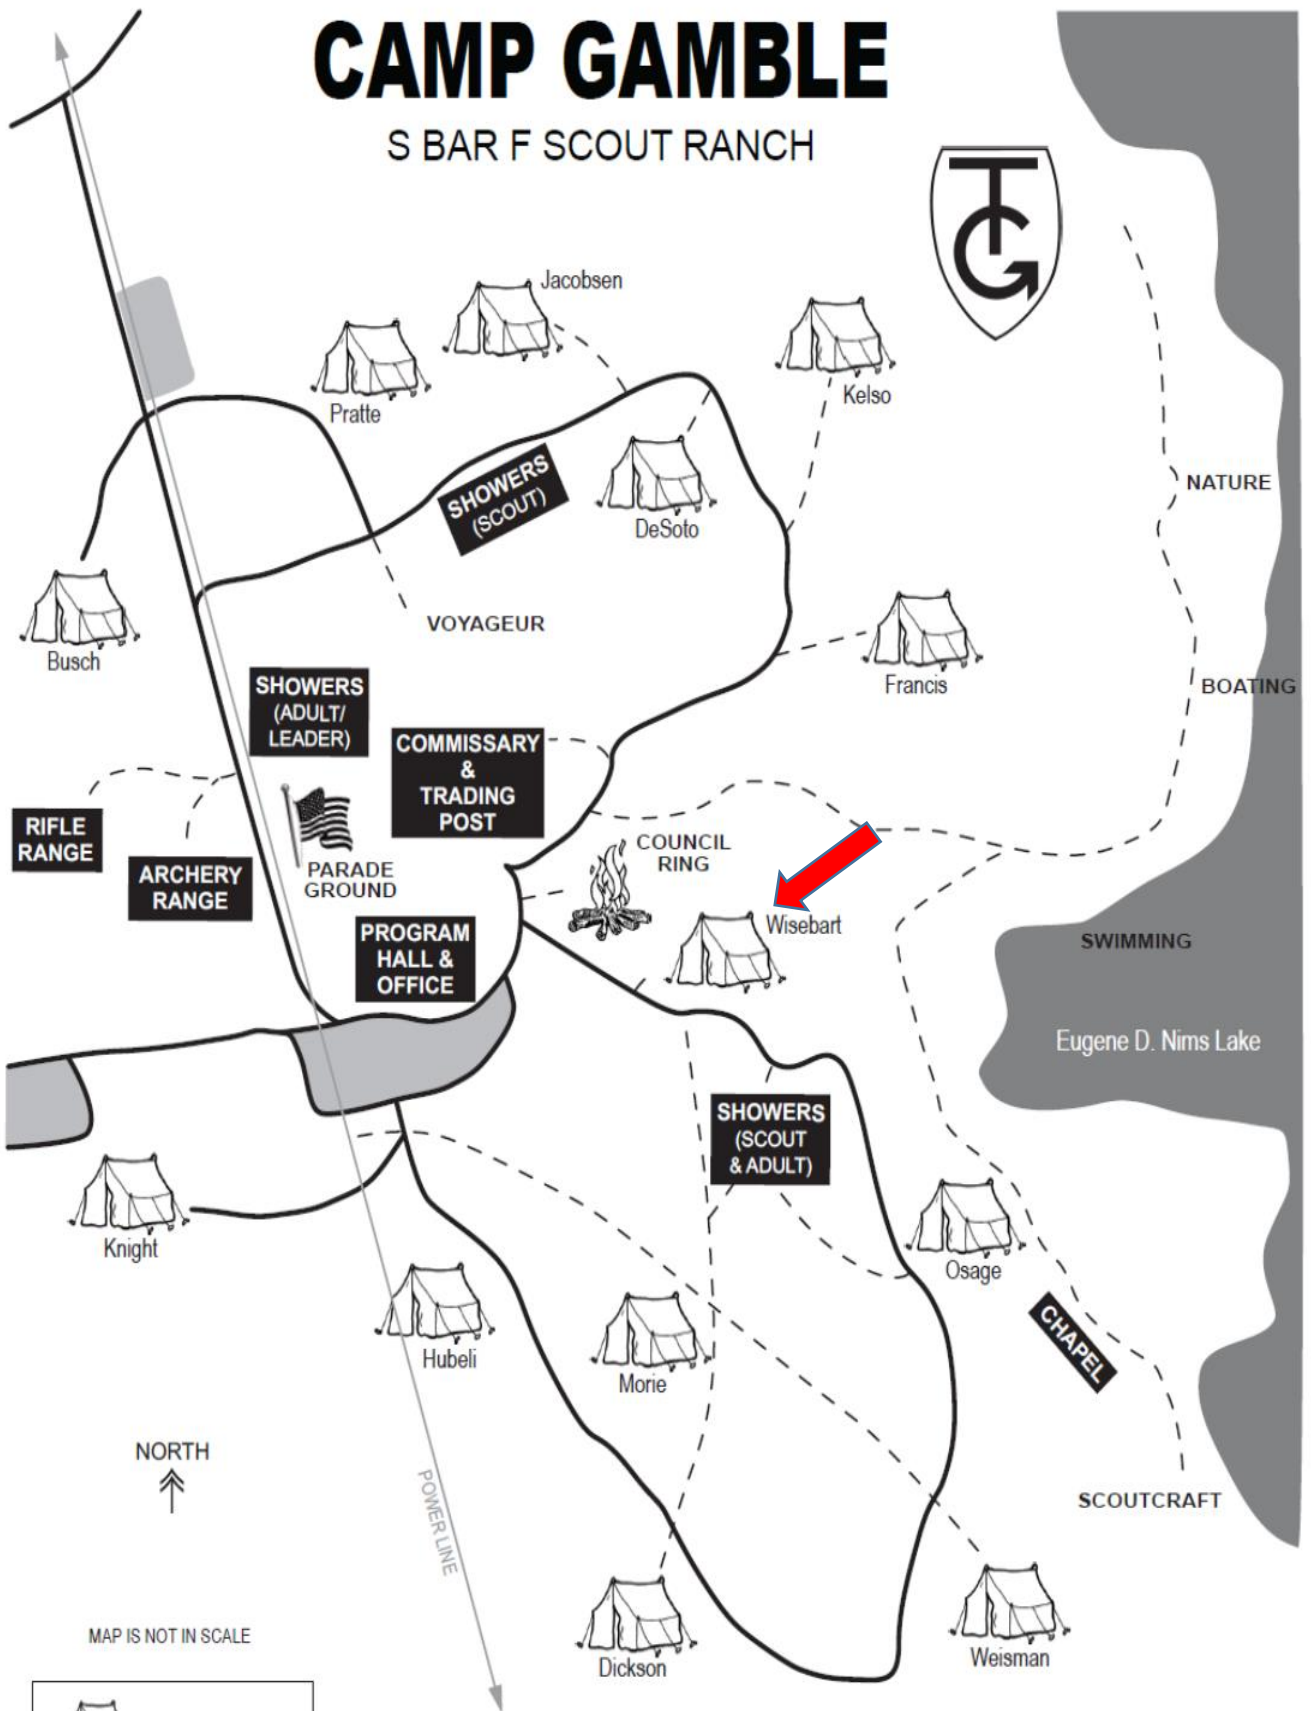

# CAMP GAMBLE

S BAR F SCOUT RANCH

MAP IS NOT IN SCALE

BOY SCOUTS OF AMERICA®  
GREATER ST. LOUIS AREA COUNCIL

S&F CAMP GAMBLE 2016